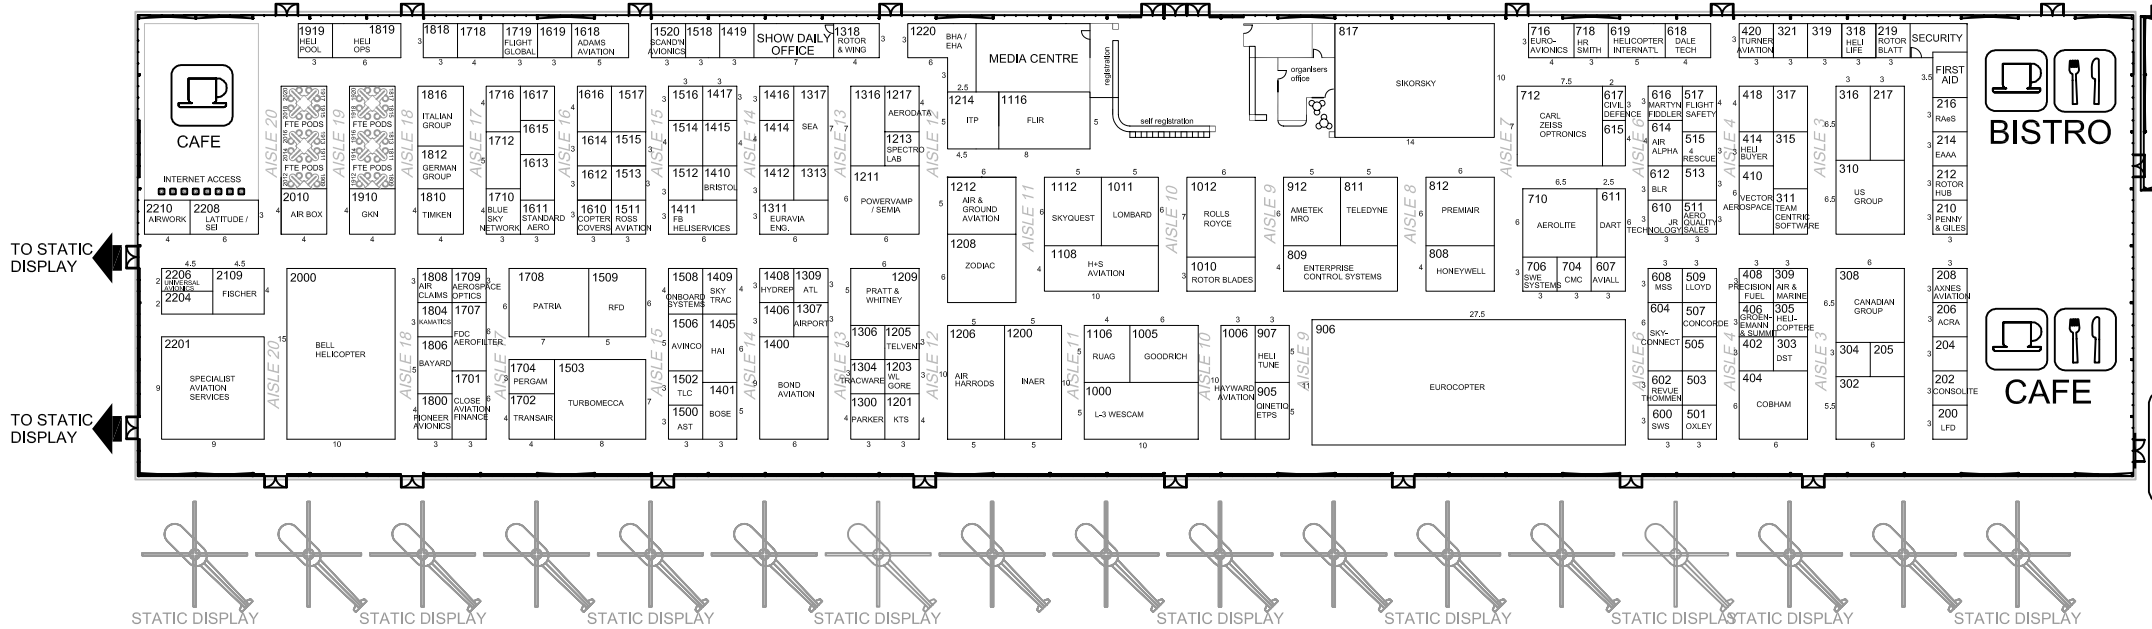

ENTRANCE / EXIT

STAND LAYOUT

CHALET LAYOUT AND STATIC DISPLAY

Updated:	
11 October 2010	14 February 2011
14 October 2010	
26 October 2010	
15 November 2010	
09 December 2010	
18 January 2011	

27 - 29 September 2011
Duxford, Cambridgeshire, UK