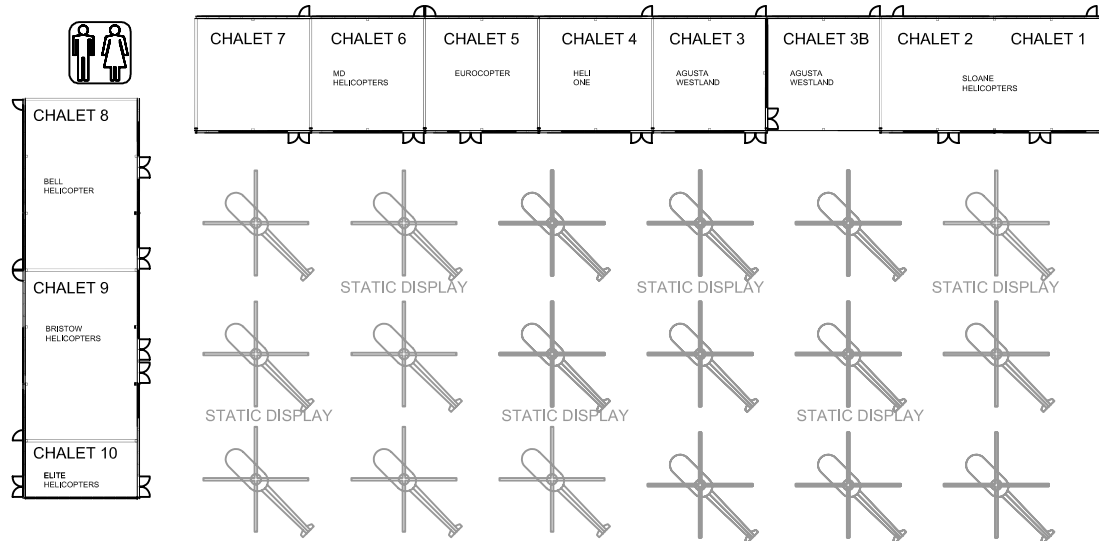

ENTRANCE / EXIT

STAND LAYOUT

CHALET LAYOUT AND STATIC DISPLAY

Updated:	
11 October 2010	14 February 2011
14 October 2010	
26 October 2010	
15 November 2010	
09 December 2010	
18 January 2011	

27 - 29 September 2011
Duxford, Cambridgeshire, UK